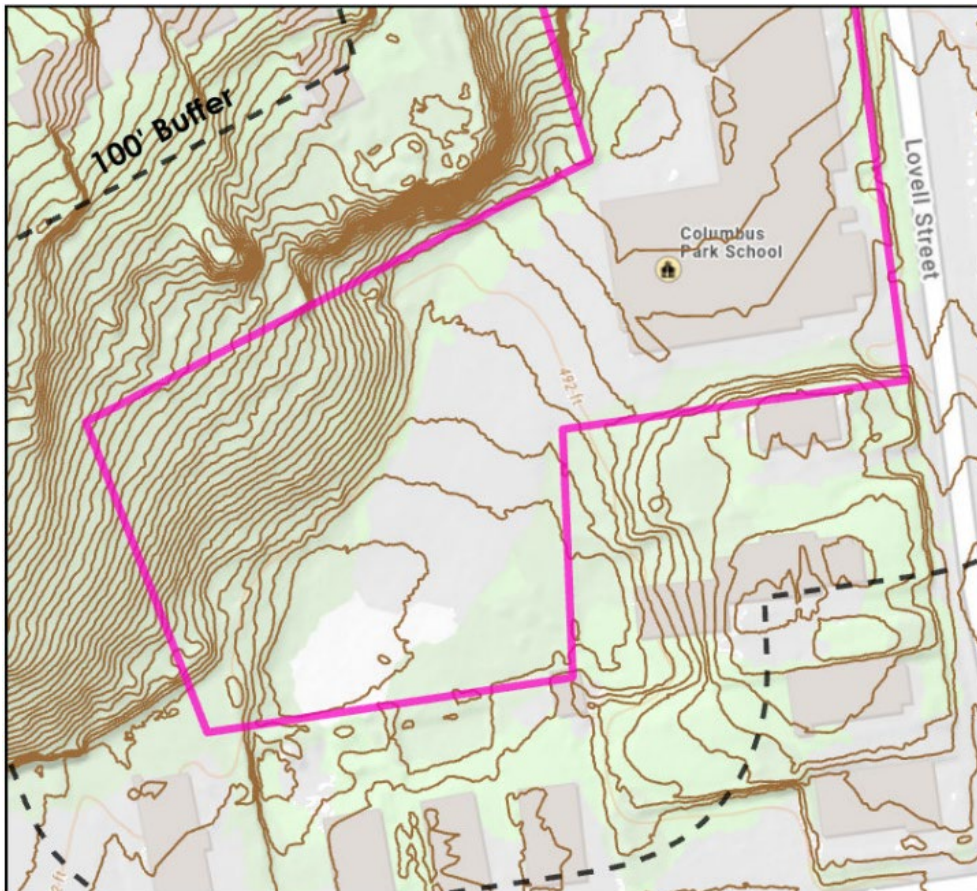

CoolPockets Come to Worcester

BSC GROUP 

- C-heat Project in Chelsea (Cool Block Pilot Project)

CoolPockets Come to Worcester

- CoolPockets Pilot Projects in Worcester

1 Columbus Park School Site

3 Vernon Hill Playground Site

CoolPockets at ColumbusPark

Columbus Park Elementary School Site

- The CoolPocket design will be for the play area yard behind Columbus Park Elementary School, adjacent to the parking lot.
- The existing site could benefit from alternatives to asphalt for the play areas, with enhanced shade tree plantings, shade structures, and cooling surfaces integrated throughout the site.