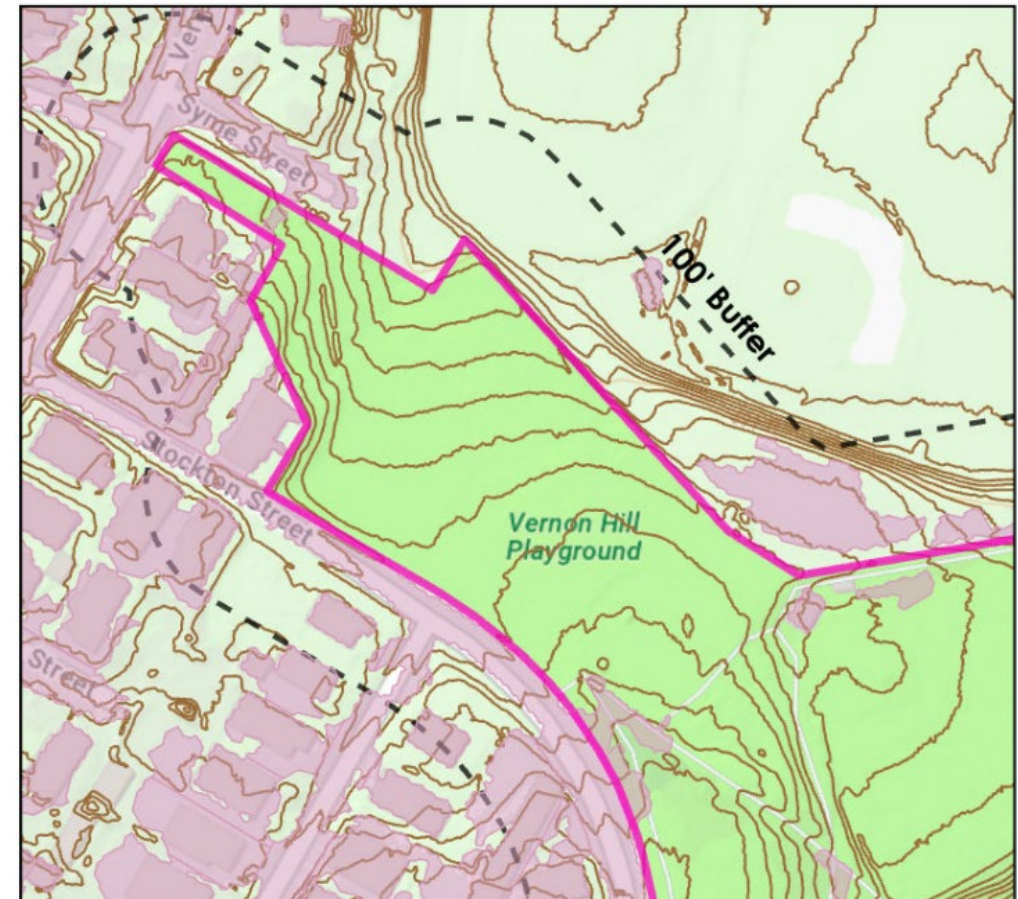

CoolPockets Come to Worcester

BSC GROUP 

- C-heat Project in Chelsea (Cool Block Pilot Project)

CoolPockets Come to Worcester

- CoolPockets Pilot Projects in Worcester

1 Columbus Park School Site

3 Vernon Hill Playground Site

CoolPockets at ColumbusPark

Columbus Park Elementary School Site

- The CoolPocket design will be for the play area yard behind Columbus Park Elementary School, adjacent to the parking lot.
- The existing site could benefit from alternatives to asphalt for the play areas, with enhanced shade tree plantings, shade structures, and cooling surfaces integrated throughout the site.