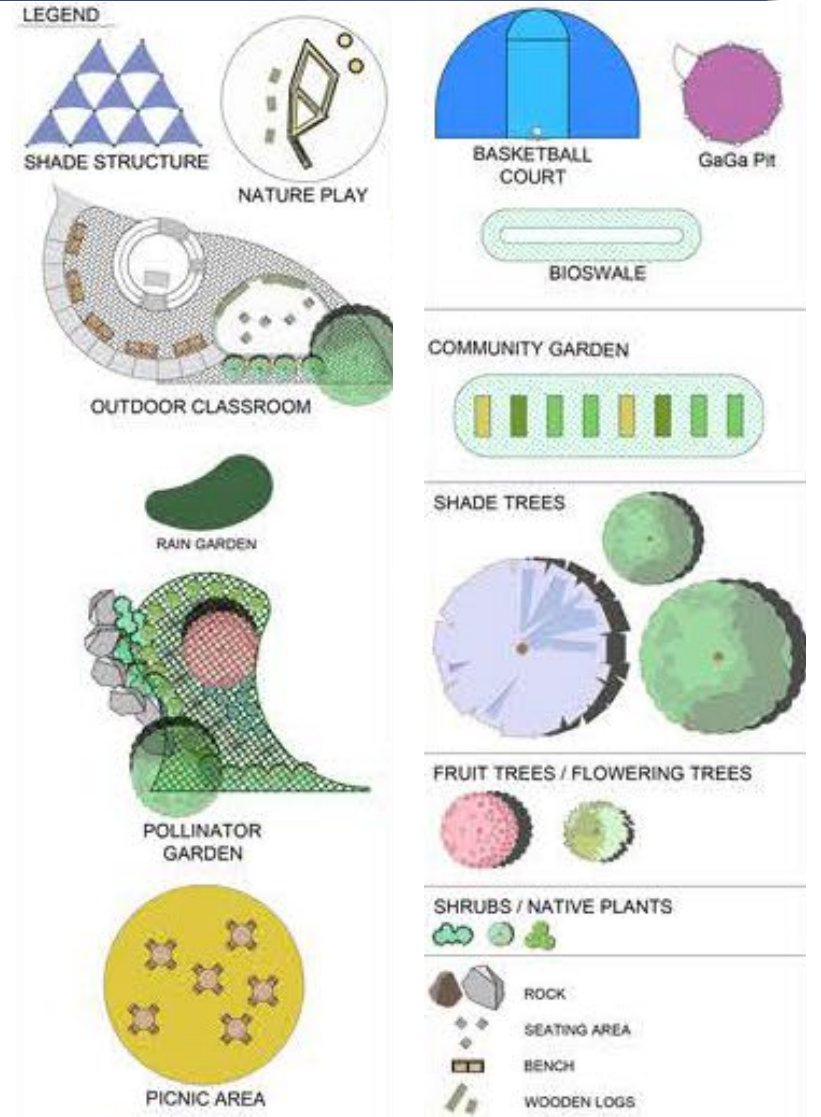

Shade Structures

Large Shade Trees

Seating Areas

Educational Signage

Community Garden

Picnic Area

Outdoor Classroom

Nature Play

Raingarden

Native Plantings

Flowering/Fruit Trees

Water Features

CoolPockets at ColumbusPark

BSC GROUP

CoolPockets at ColumbusPark

BSC GROUP

CoolPockets at ColumbusPark

BSC GROUP

Educational Signage

Community Garden

Picnic Area

Outdoor Classroom

Nature Play

Raingarden

CoolPockets at ColumbusPark

BSC GROUP

Shade Structures

Large Shade Trees

Seating Areas

Native Plantings

Flowering/Fruit Trees

Water Features